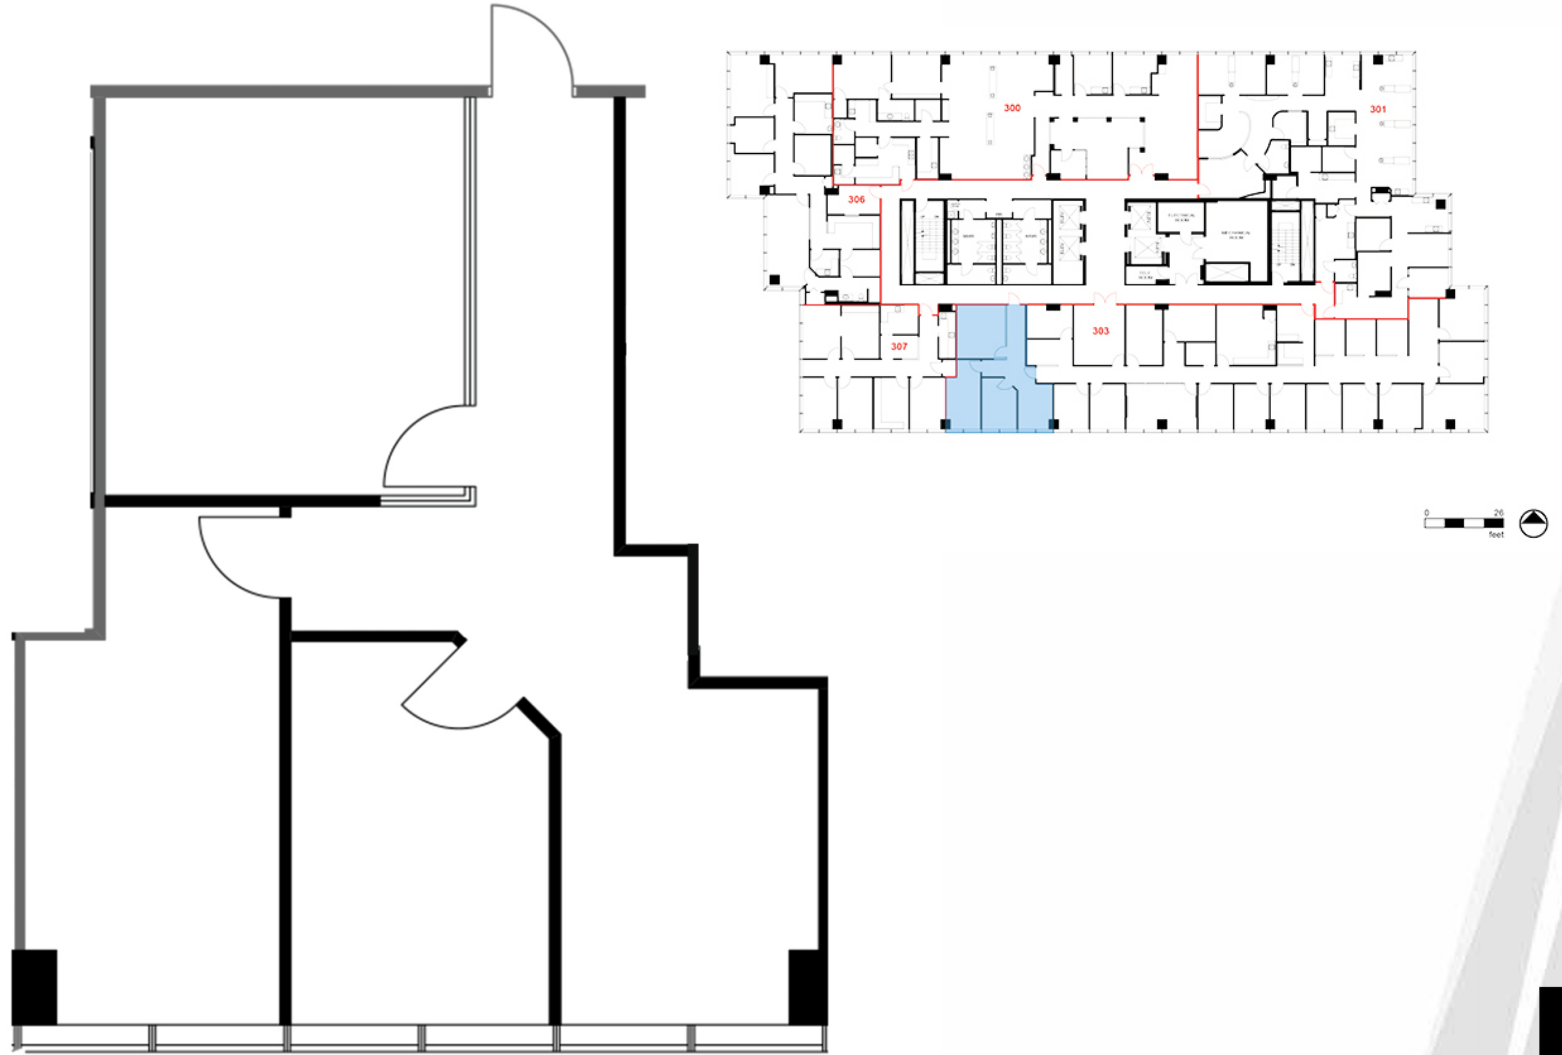

10X CENTRE

SUITE 305
1,951 SF

FLOOR PLANS

Wolf Co.
REAL ESTATE