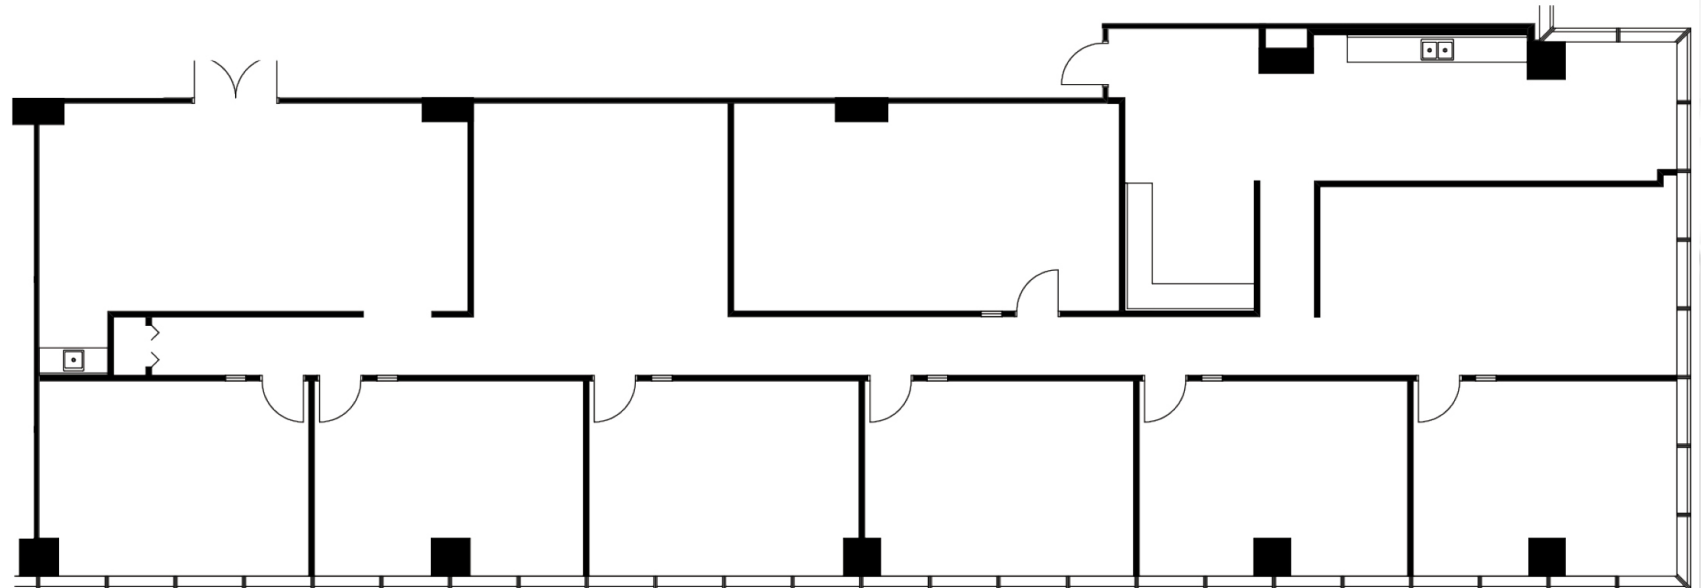

10X CENTRE

SUITE 501
5,292 SF

FLOOR PLANS

Wolf Co.
REAL ESTATE